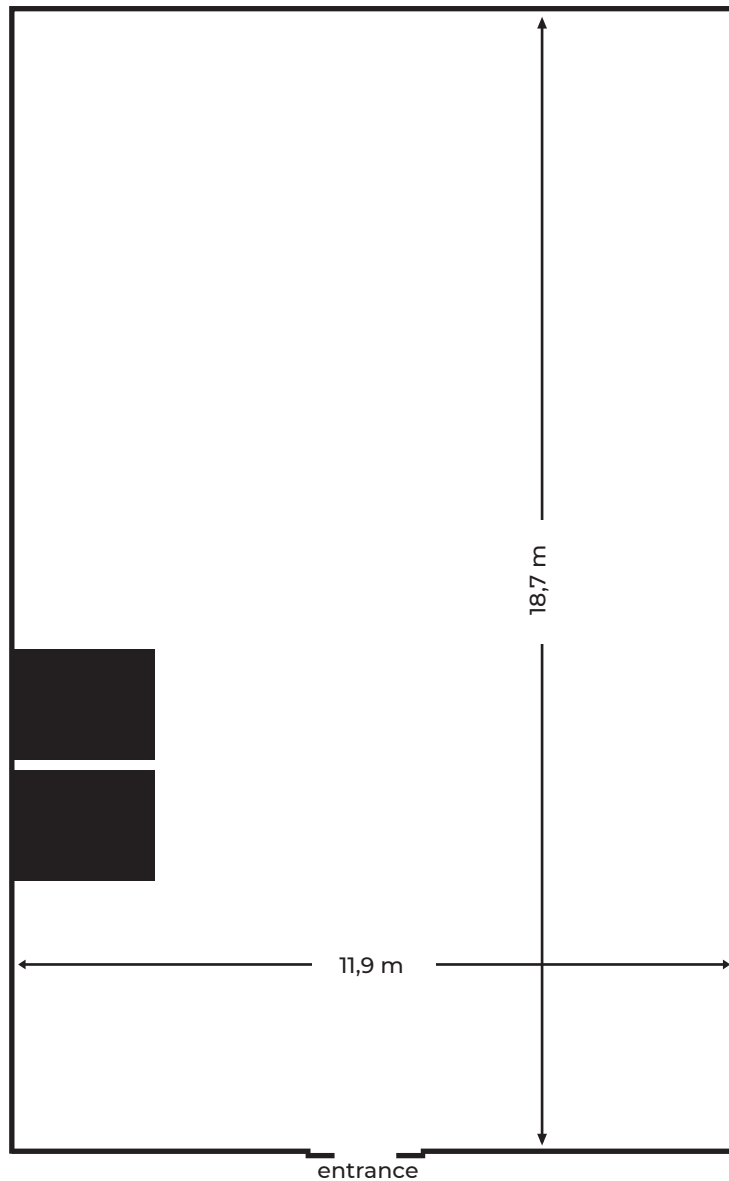

ZURICH 216 sqm

RAMADA
encore
BY WYNDHAM

KYIV