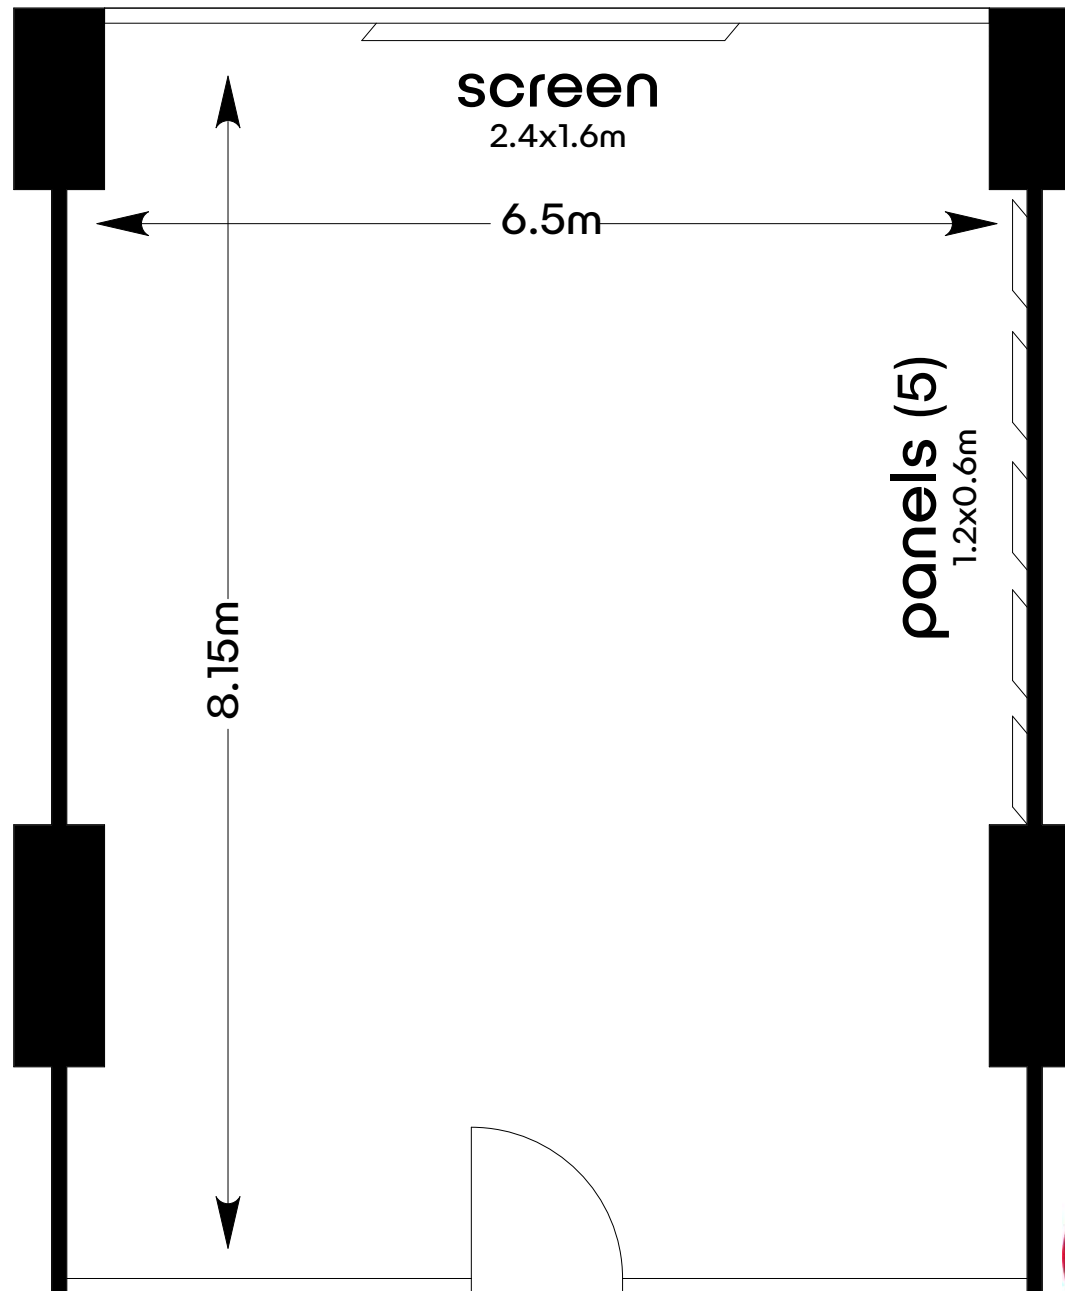

VILNIUS 50 sqm

RAMADA
encore
BY WYNDHAM

KYIV