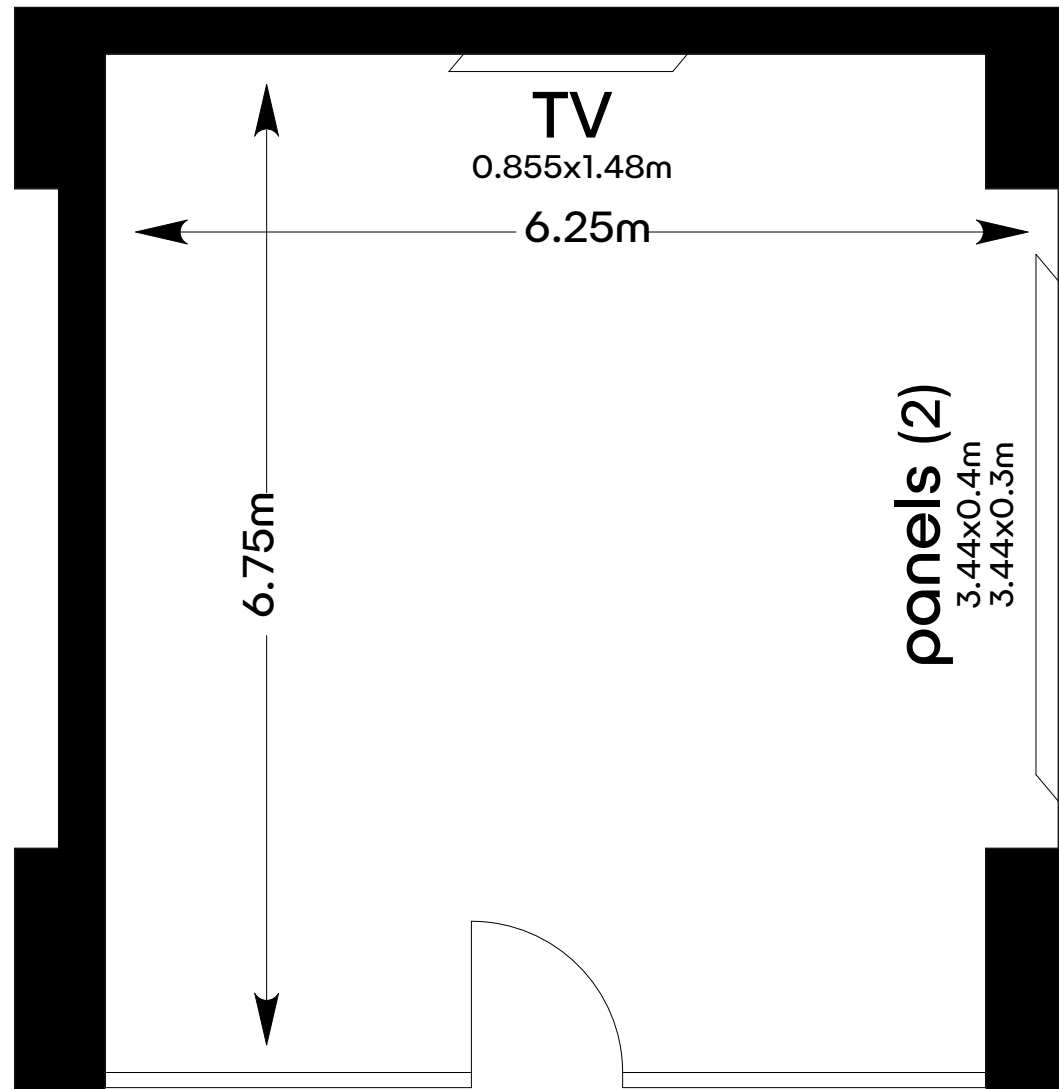

LVIV 40 sqm

RAMADA
encore
BY WYNDHAM

KYIV