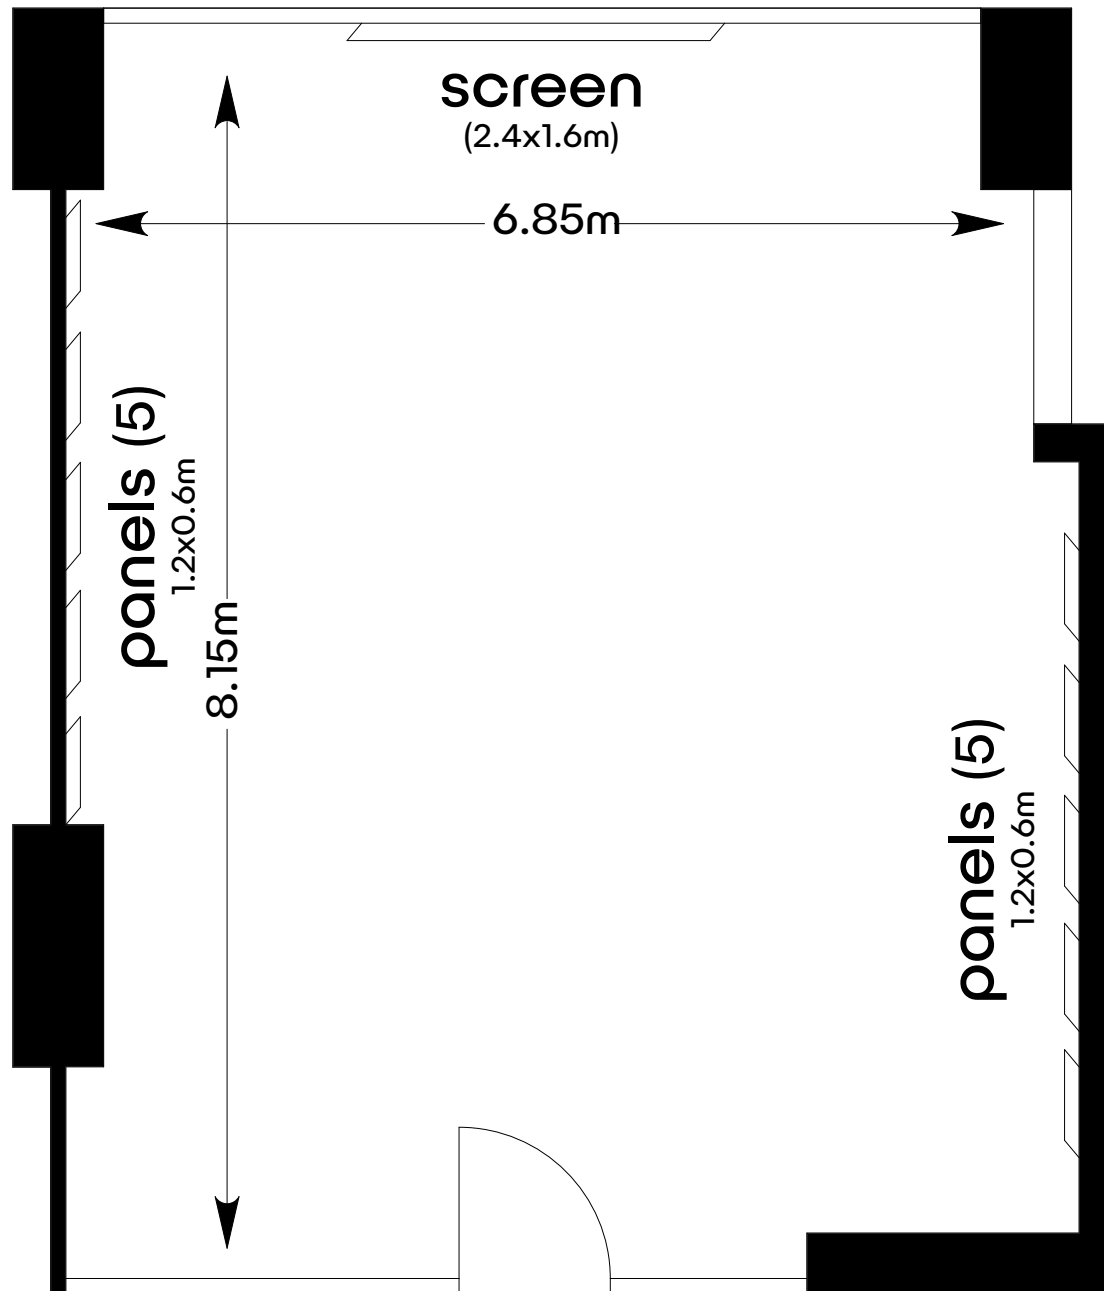

LONDON 50 sqm

RAMADA
encore
BY WYNDHAM

KYIV