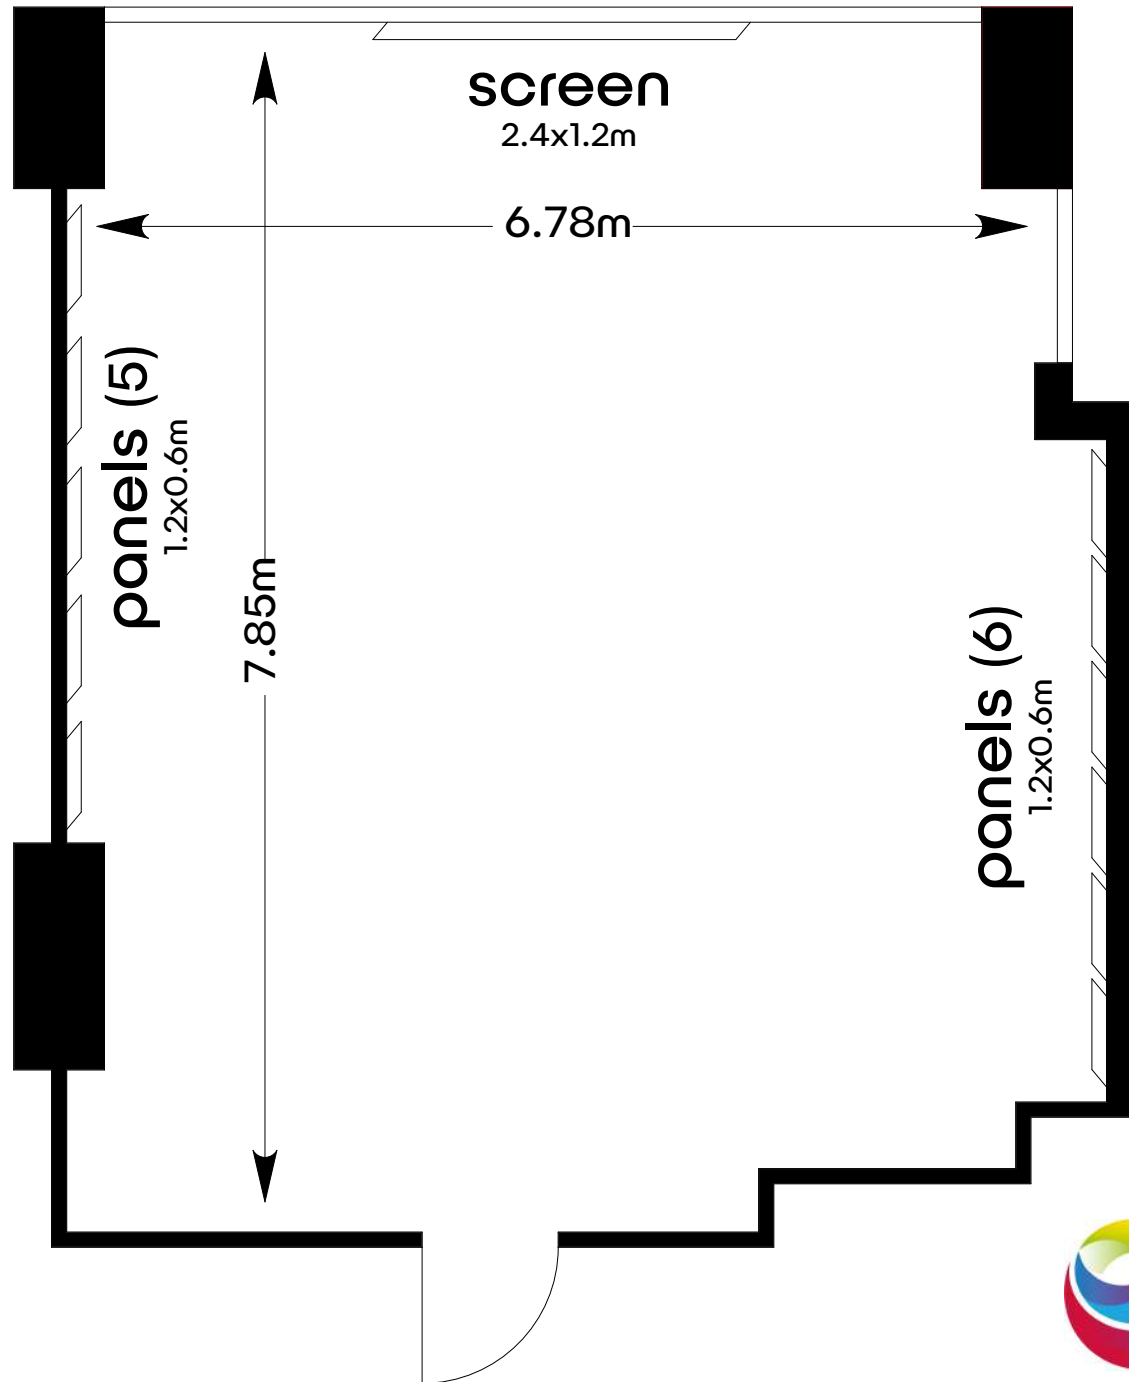

BERLIN 50 sqm

RAMADA
encore
BY WYNDHAM

KYIV