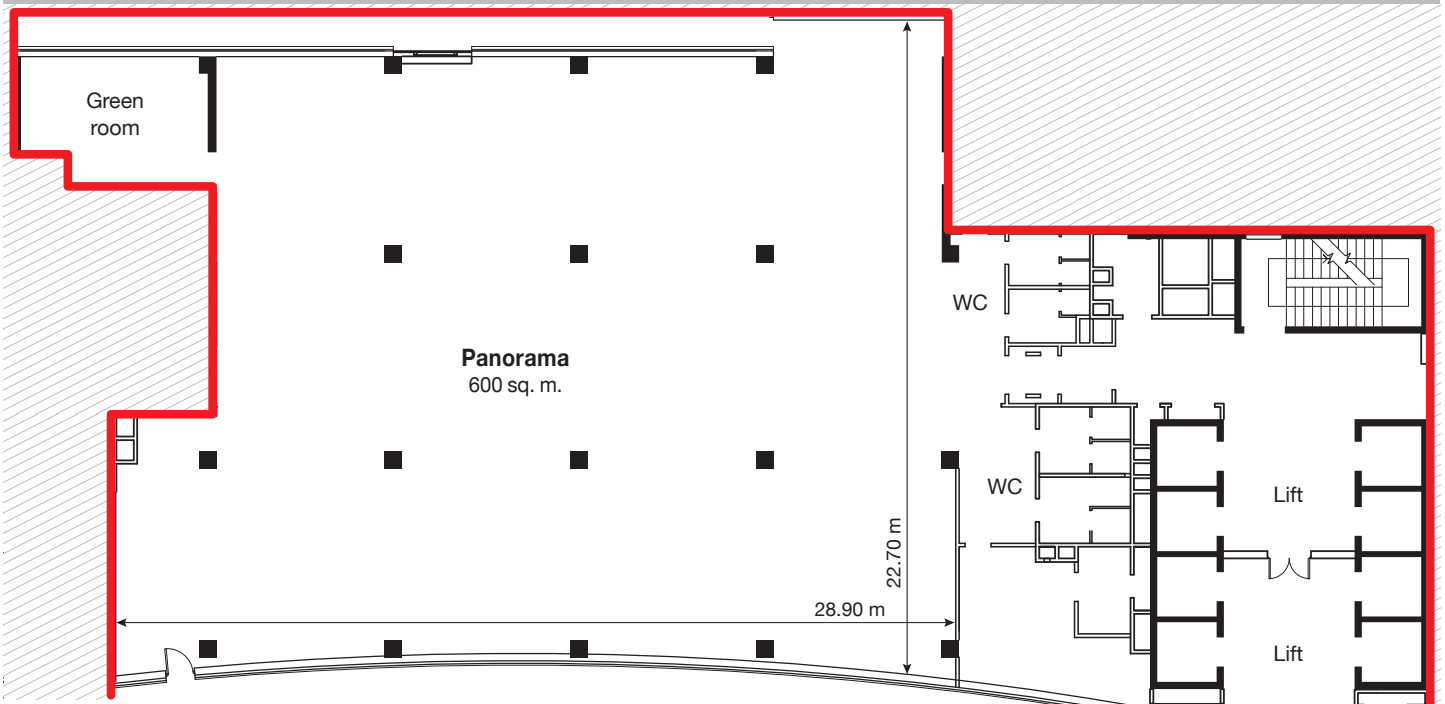

Conference Center • 18th floor

Panorama