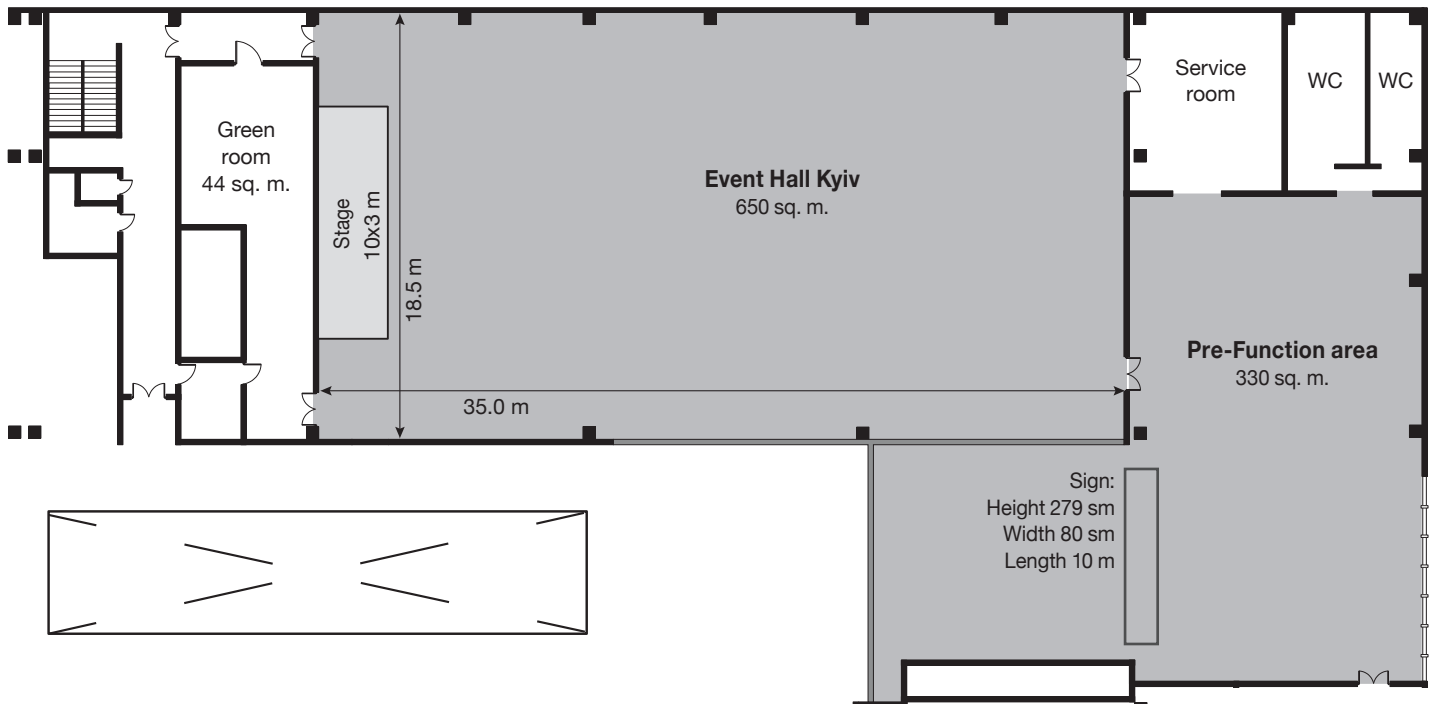

Dimensions & Equipment specifications

Sound absorbing partitions	Hall and pre-function area could be divided into 2 separate zones
Dimensions of 2 media screens / 1 media screen	Length x Height: 8.34 m x 2.36 m / 4.17 m x 2.36 m (188")
Media screens resolution	Full HD (1920x1080)
Number of TV screens / size / type	8 / 55 / Full HD
Sound system	Bosch 360 W
Connectors to output the content on the screens	(VGA and Sound, HDMI) 4
Conference system	8 consoles for delegates
Sound sources	30
Electricity sources	10
Sound & Light	centralized / separately
Basculc	Length: 9 m, automatically, max load up to 500 kg

Event Hall Kyiv