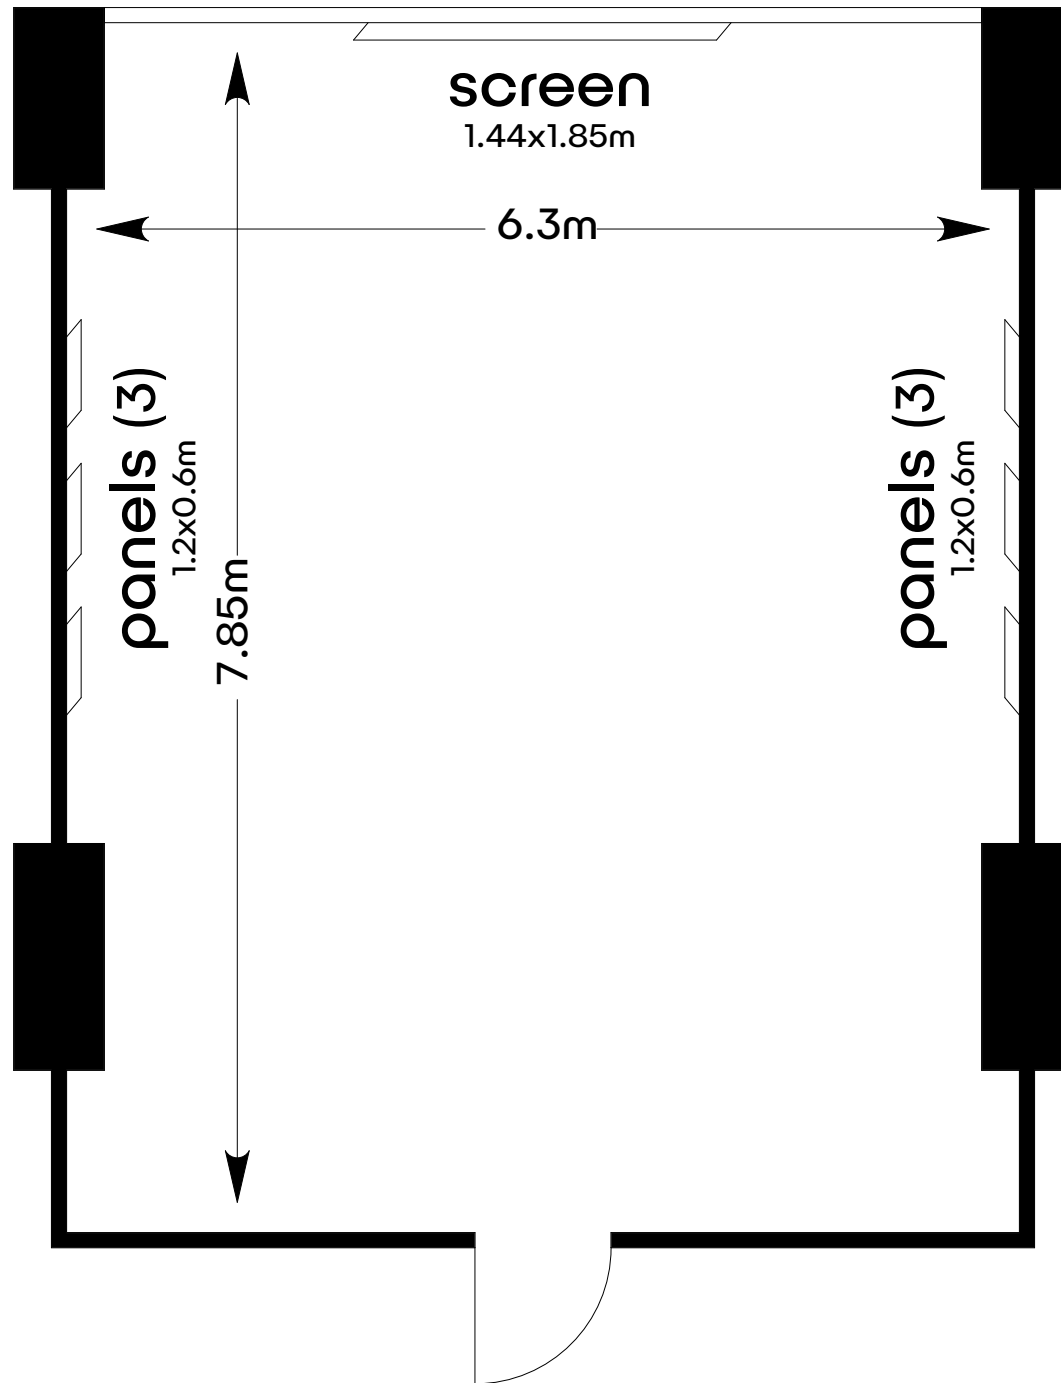

PRAGUE 50 sqm

RAMADA
encore
BY WYNDHAM

KYIV